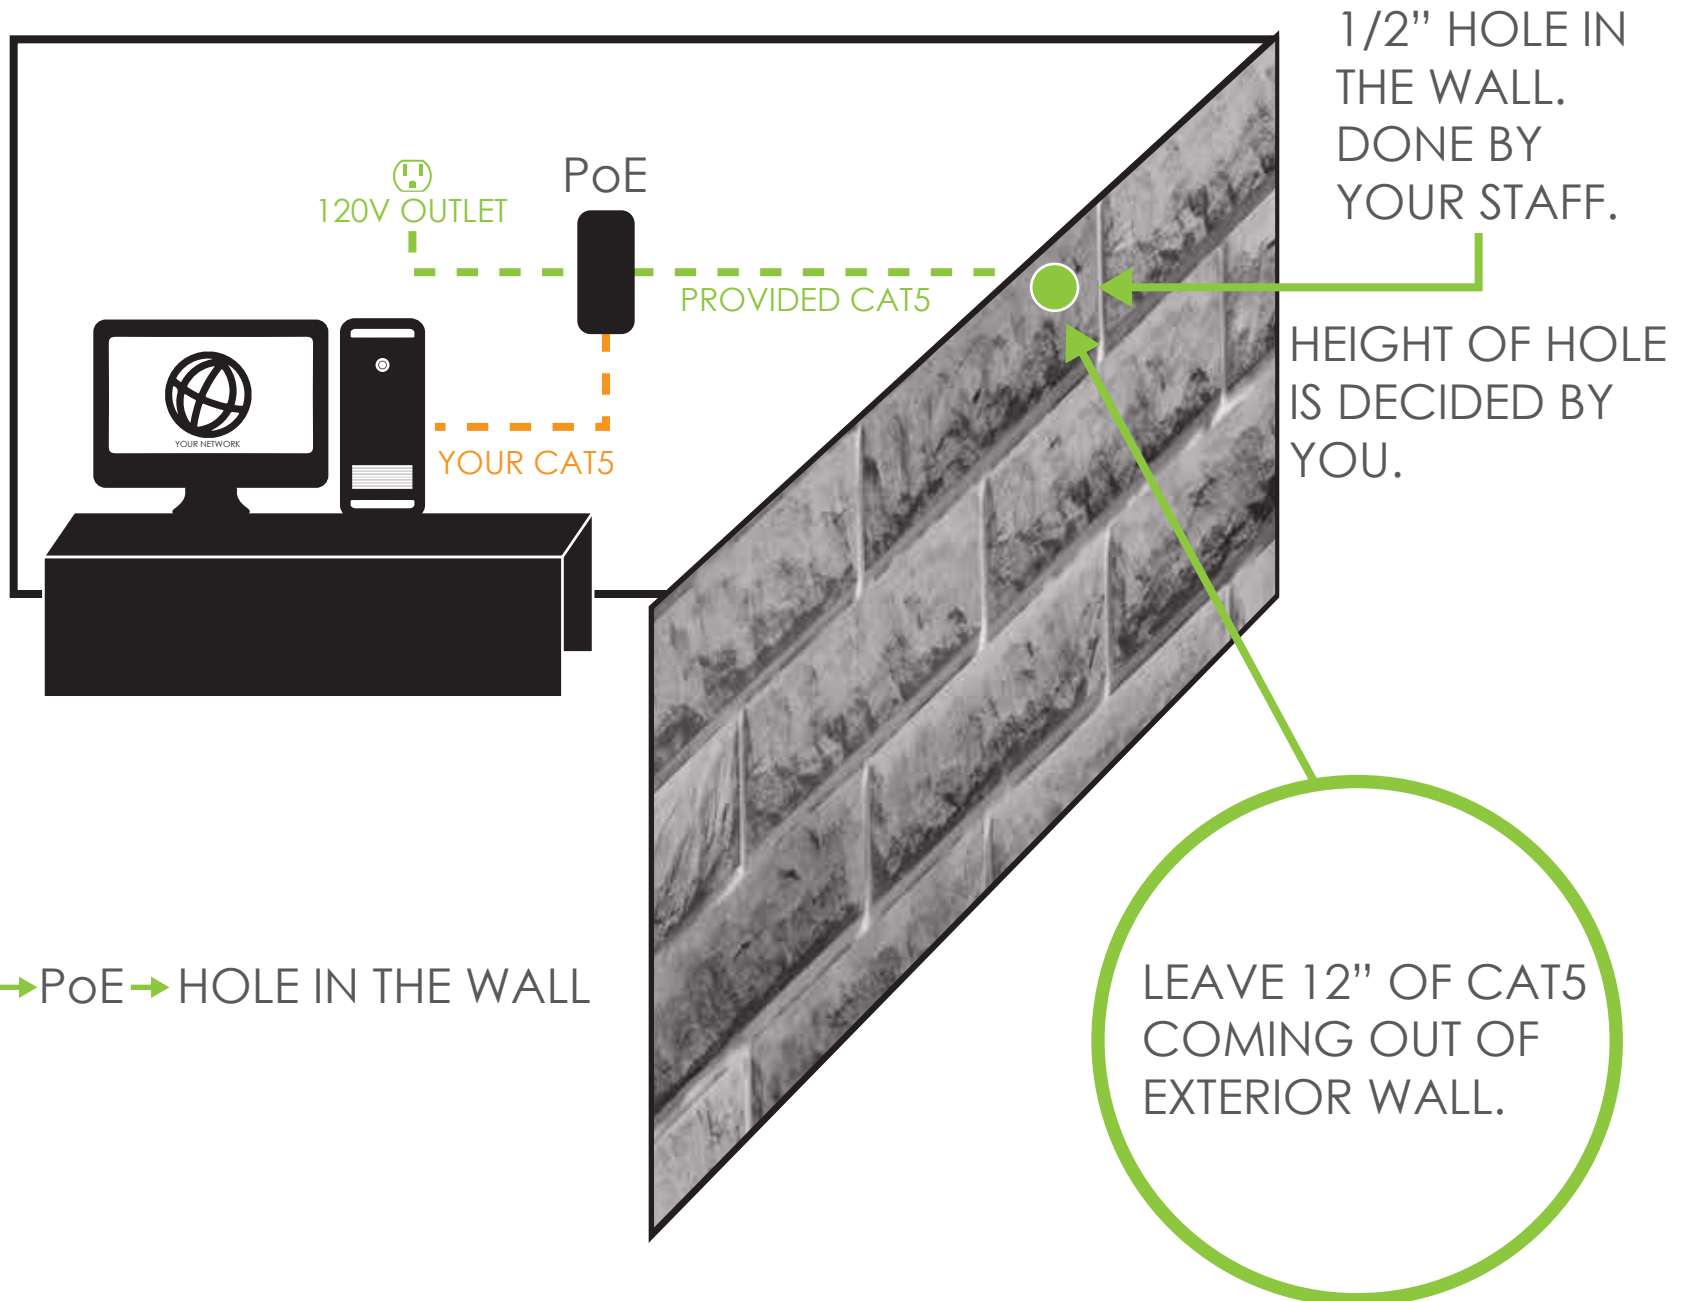

YOUR BUILDING

1

Establish a centralized computer or MDF room to run marquee software.

GIVEN:

- 100 Ft CAT5 cable
- PoE Injector

YOUR STAFF

2

1/2" HOLE IN THE WALL. DONE BY YOUR STAFF.

HEIGHT OF HOLE IS DECIDED BY YOU.

LEAVE 12" OF CAT5 COMING OUT OF EXTERIOR WALL.

CAT5:
COMPUTER → PoE → HOLE IN THE WALL

MAKE SURE

3

SPECTRUM STAFF

TRANSMITTER INSTALLED BY SPECTRUM STAFF.

SPECTRUM STAFF