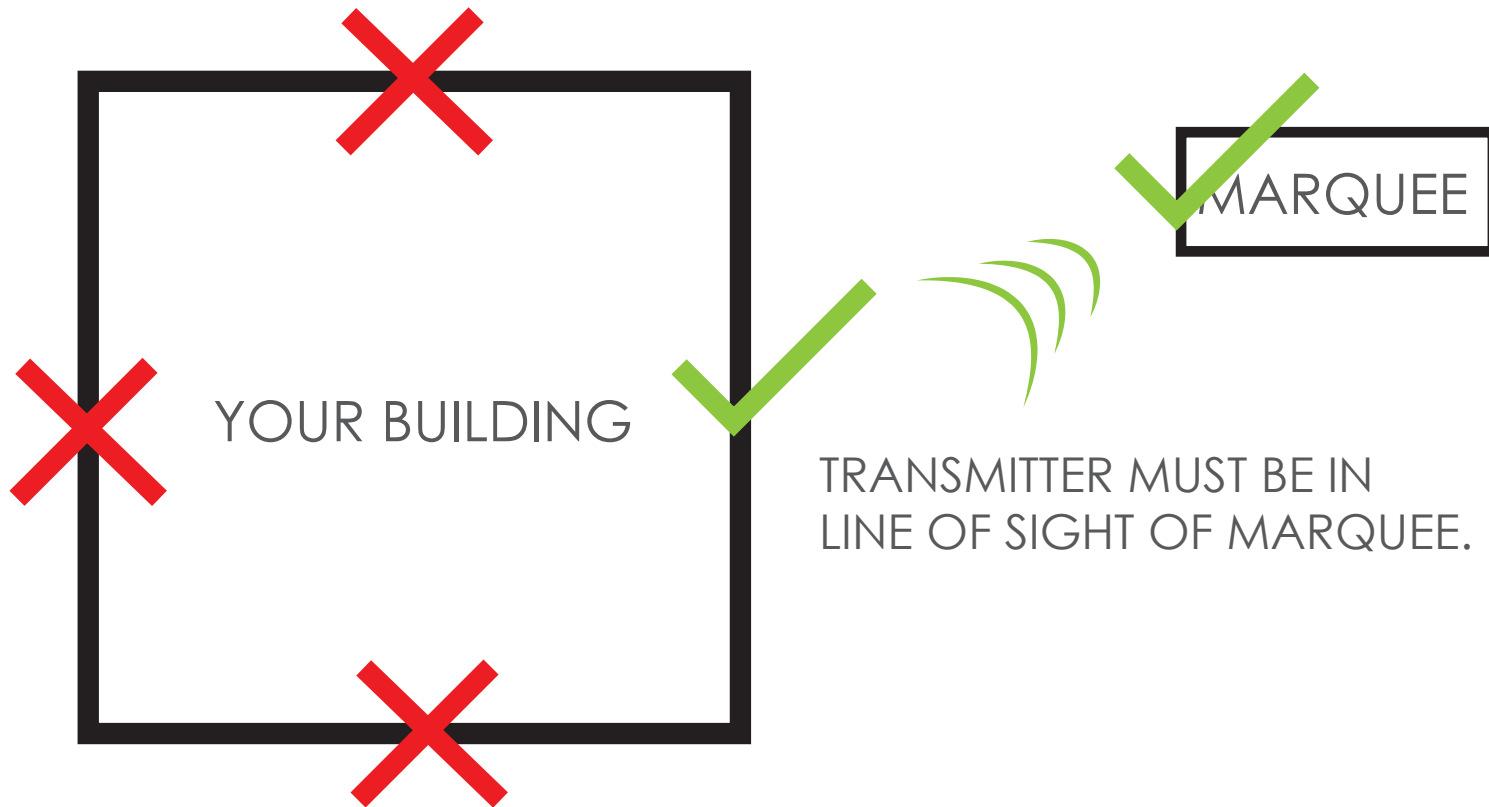

YOUR BUILDING

1

Establish a centralized computer or MDF room to run marquee software.

GIVEN:

- 100 Ft CAT5 cable
- PoE Injector

YOUR STAFF

2

1/2" HOLE IN THE WALL. DONE BY YOUR STAFF.

HEIGHT OF HOLE IS DECIDED BY YOU.

LEAVE 12" OF CAT5 COMING OUT OF EXTERIOR WALL.

CAT5:
COMPUTER → PoE → HOLE IN THE WALL

MAKE SURE

3

SPECTRUM STAFF

TRANSMITTER INSTALLED BY SPECTRUM STAFF.

SPECTRUM STAFF