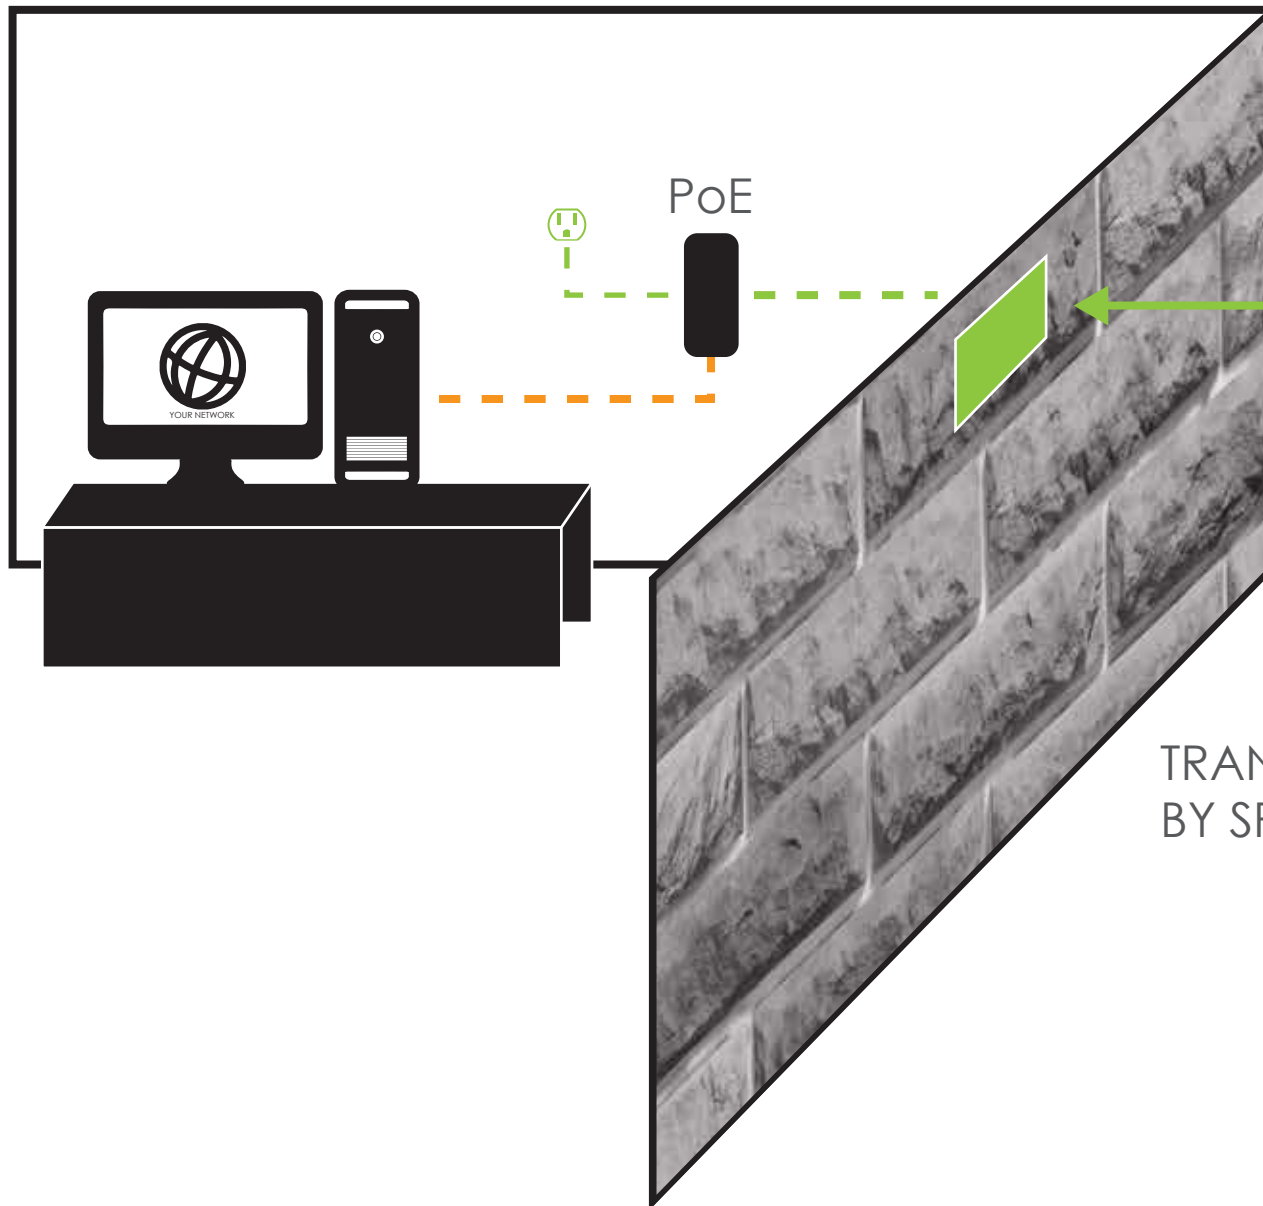

YOUR BUILDING

1

Establish a centralized computer or MDF room to run marquee software.

GIVEN:

- 100 Ft CAT5 cable
- PoE Injector

YOUR STAFF

2

1/2" HOLE IN THE WALL. DONE BY YOUR STAFF.

HEIGHT OF HOLE IS DECIDED BY YOU.

LEAVE 12" OF CAT5 COMING OUT OF EXTERIOR WALL.

CAT5:
COMPUTER → PoE → HOLE IN THE WALL

MAKE SURE

3

SPECTRUM STAFF

TRANSMITTER INSTALLED BY SPECTRUM STAFF.

SPECTRUM STAFF