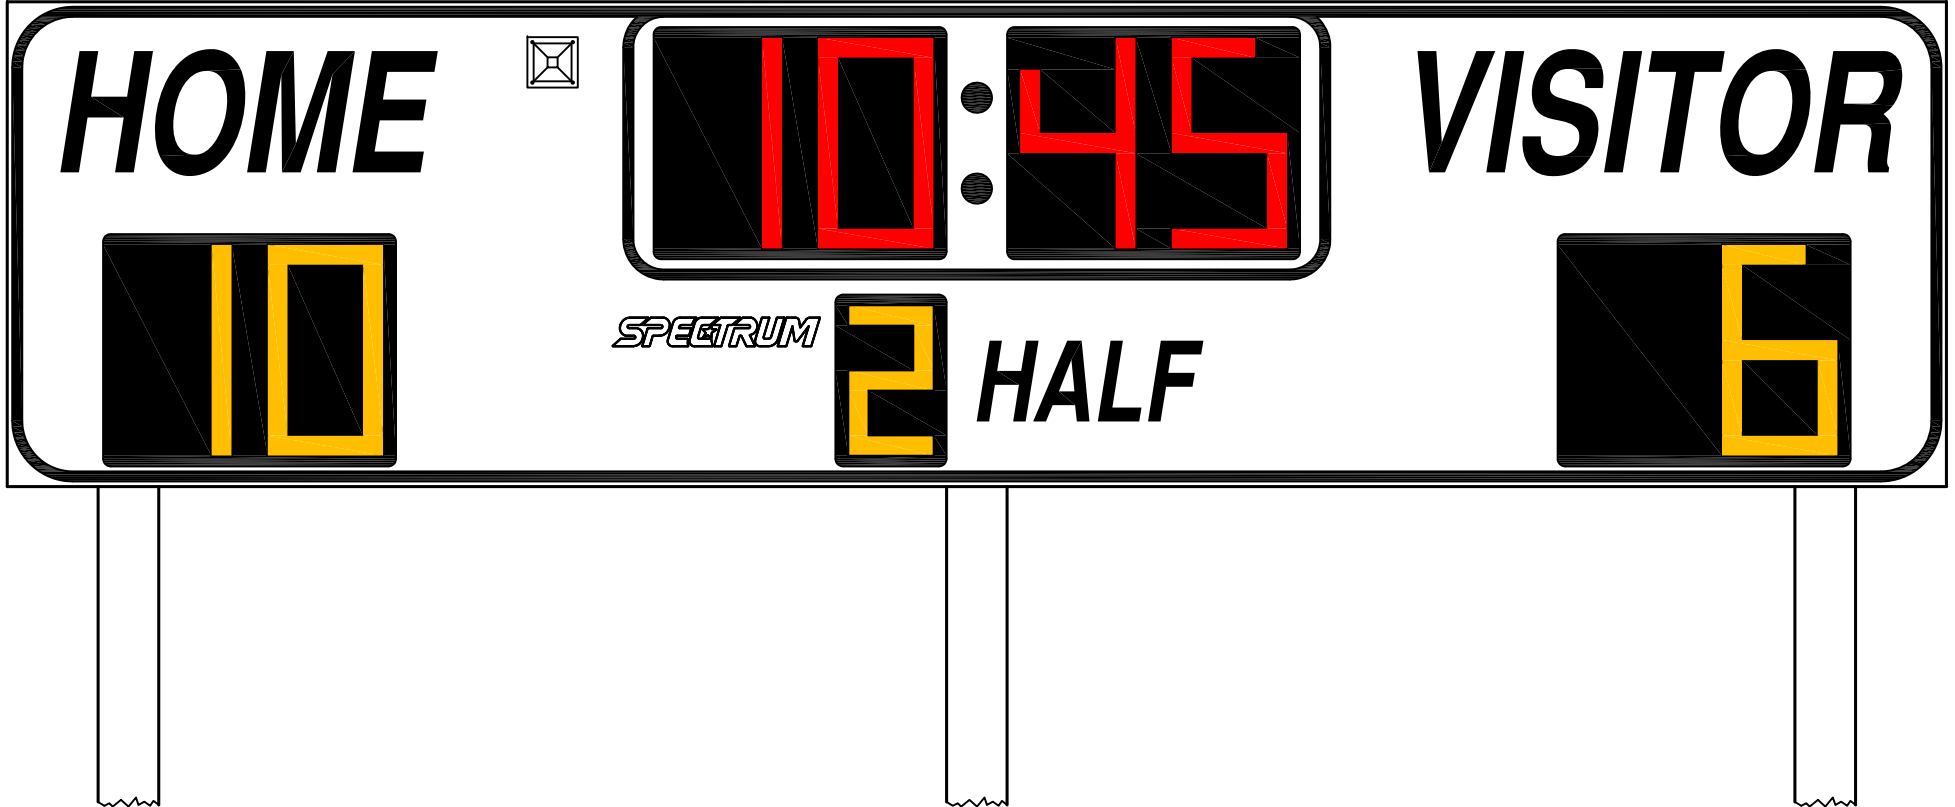

21" x 16' SIGN

SPECIFICATIONS-

DIMENSIONS: 4' x 16' x 5"

ELECTRICAL REQUIREMENTS: 120 VAC, 1.22 AMPS

DIGIT SIZE: 21" CLOCK AND SCORES, 15" DIGITAL HALF (LED DIGITS)

DIGIT COLOR: RED CLOCK, ALL OTHERS AMBER

BACK CONSTRUCTION: .050 MILL FINISH ALUMINUM

FACE CONSTRUCTION: .080 ALUMINUM WITH
POLYURETHANE FINISH

SPECTRUM SB.8016-UC2

LED SOCCER SCOREBOARD

Date: 12-05-05 By: BA

Type: Face Dwg.: 8016face

© SPECTRUM CORPORATION
HOUSTON TX 77075