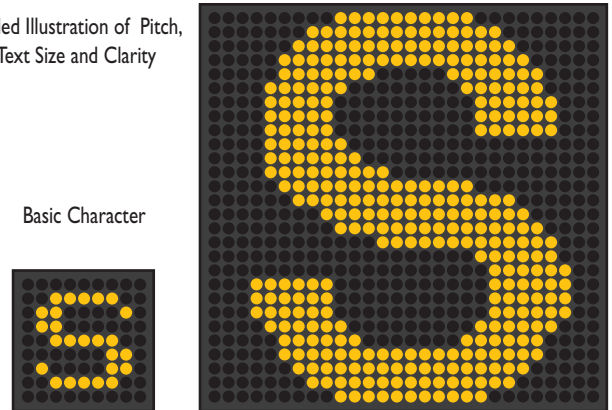

## Resolution (Pitch)

**Resolution:** clarity of image

**Pixel:** one controlled point of light composed of one or more LEDs

**Pitch:** distance between pixel centers

**Density:** total LED's per square meter

Spectrum has created a full line of feature rich LED signs for effective communication.

Considerations for choosing the right sign:

- **Budget**
- **Audience**
- **Distance from sign to audience**
- **Types and styles of messages**
- **Communication connection**

To see how pitch and resolution are related, step back from this page. At 10 feet, it is equal to being 100 feet from a sign.

## Scaled Illustration of Pitch and Resolution

Scaled Illustration of Pitch, Text Size and Clarity

17mm pitch

Basic Character

4.8"

7"

25mm pitch

10"