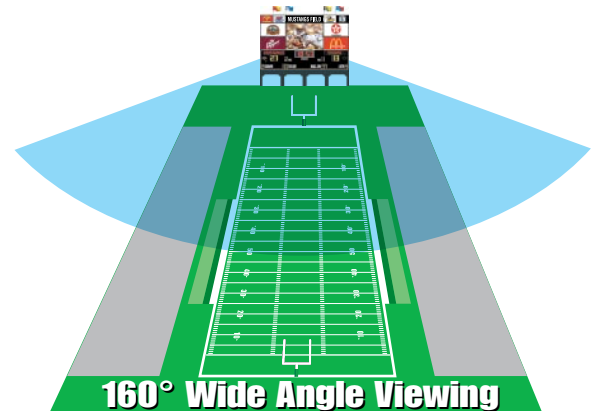

The wide angle viewing makes it easier to view the digits anywhere on the stands in the stadium.

SPECTRUM™
CORPORATION

5039-0905

10048 Easthaven Blvd. • Houston, TX 77075
713-944-6200 • 800-392-5050 • Fax 713-944-1290
www.spectrumscoreboards.com