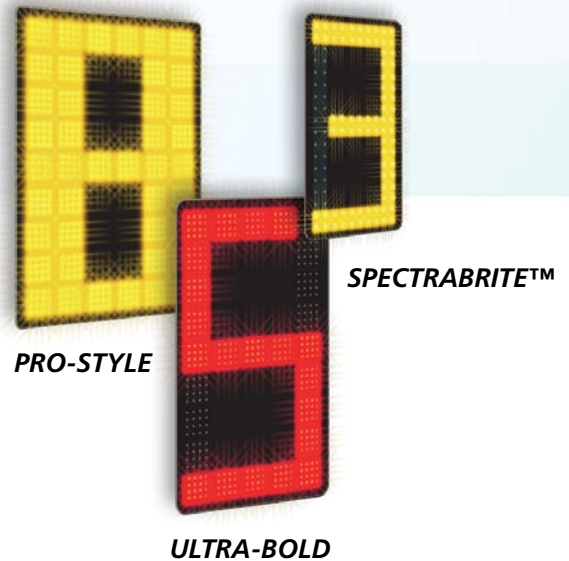

Why Choose SpectraLite™ Digits?

In 1993, Spectrum designed, built and installed the first scoreboard ever to include SpectraLite LED digit technology; thus providing a bigger, bolder and brighter lighting experience. Our outdoor SpectraLite digits offer superior brightness which measures 40,000 MCD. The wide angle (160°) viewing digit uses space-age technology electronics.

- ✓ **SpectraLite™ LED digits offer superior brightness**
- ✓ **Long-Lasting performance (100,000 hours)**
- ✓ **Wide angle visibility**
- ✓ **Solid stroke LED digit design improves readability**
- ✓ **Low power costs**
- ✓ **Low maintenance**
- ✓ **Only Spectrum offers SpectraLite™ LED digits**

SpectraLite LED digits revolutionized the industry as we know it today, and are offered in our three popular styles: SpectraBrite™, Ultra-Bold, and Pro-Style technology. While they are comparable for their superior performance, both the Ultra-Bold and Pro-Style enhance readability on larger boards and are the widest digits offered in the industry. Available in Red, Amber or Combination, plus their performance is guaranteed for 10 years.

Why should you insist on SpectraLite LED digits for your scoreboard?
The answer is clear...

***For Quick, Clear, Dependable Readability,
"No Other Digit Can Compare!"***

*Spectrum's LED's come in 3 popular styles.
Available in Red, Amber or Combination.*